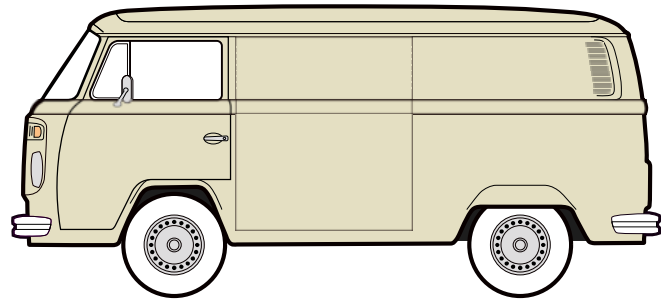

172

11 034 037 500 510

DB 2110 424251 9130402

Specifications

MODEL	Volkswagen Type 2 <input type="checkbox"/> Panelvan (model 211) <input type="checkbox"/> LHD, sliding door right <input type="checkbox"/> Standard version
MODEL YEAR	1969
ENGINE	Type 1, Single carburetor
TRANSMISSION	Manual transmission, 4-speed
VEHICLE IDENT. NR.	219130402
PRODUCTION DATE	17. Februar 1969
OPTIONAL EXTRAS	M 034: Side turn signals, altered handbrake handle, white front turn signal lenses M 037: Without hazard light system M 500: Full-width metal partition between cabin and load compartment M 510: Upper division between cabin and cargo compartment. Fibreboard door panel in sliding door (Type 21: with air vents in rear side panels of cargo compartment)
EXTERIOR	Body: Lotus White (L282) Roof: Lotus White (L282)
INTERIOR	Dark Beige, Leatherette
DESTINATION COUNTRY	Unknown (True)